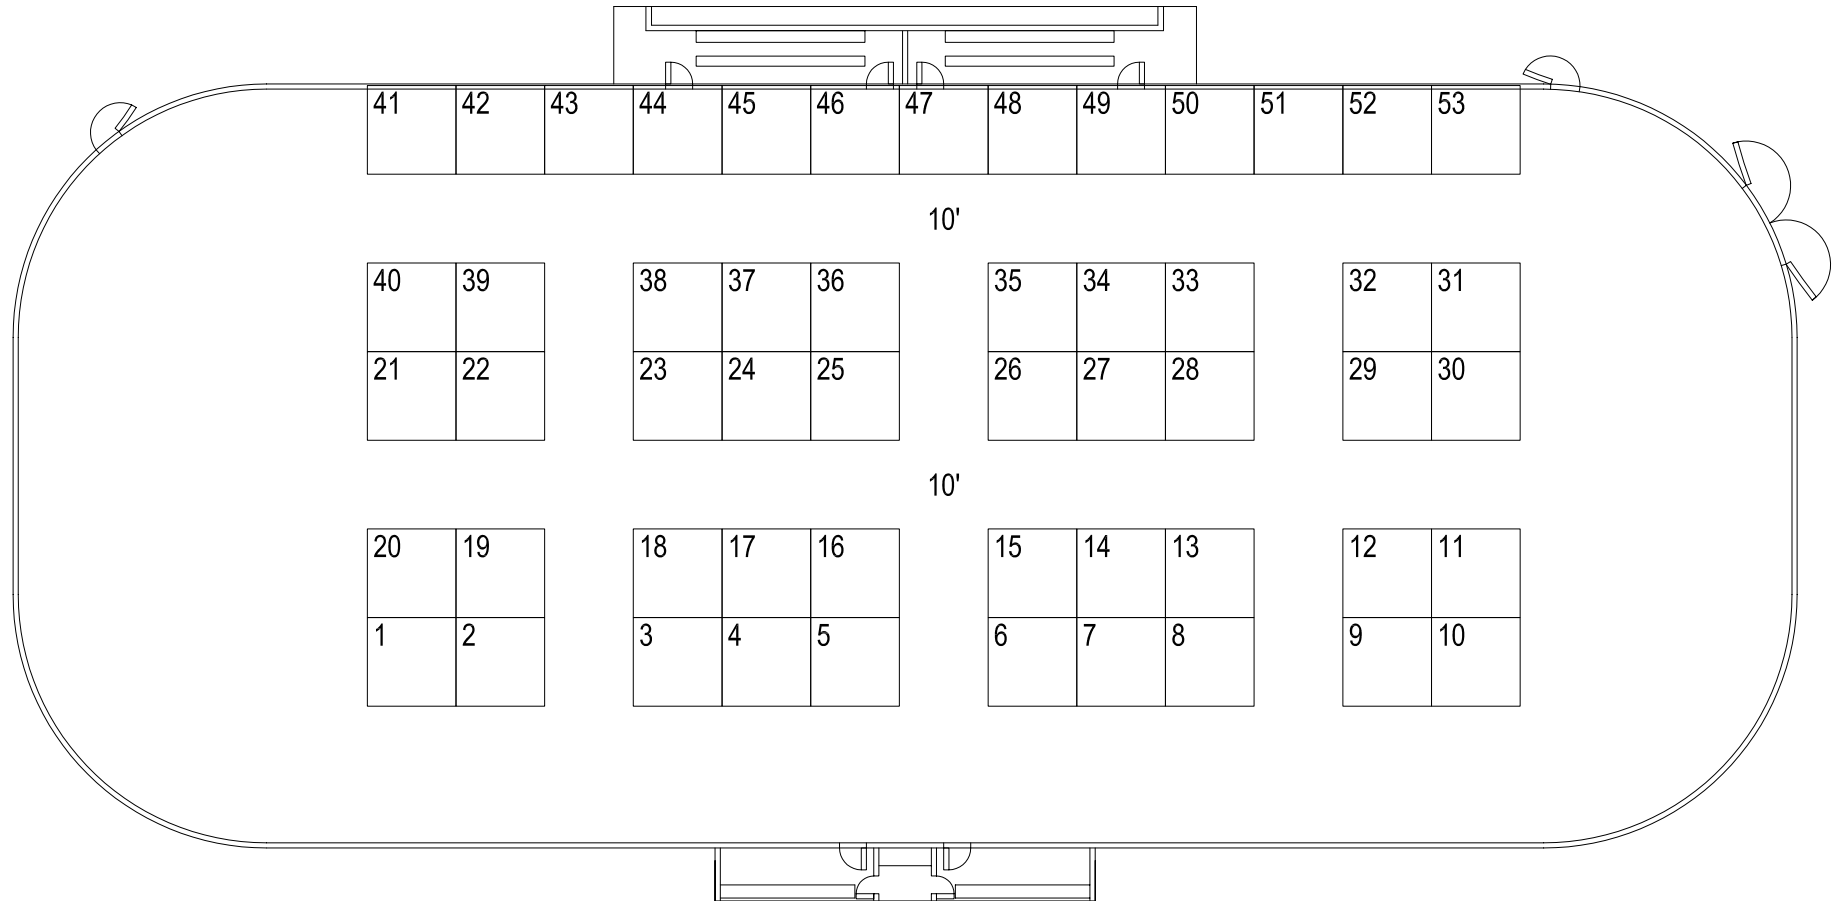

Arena

Samson Cree Nation Trade
May 25 - 26, 2010
Samson Cree Arena

Confidential Property Of GES CANADA
File: Samson Cree.dwg
Layout: GUIDE
Plotted: March 16, 2010, 11:44:24 AM
By: Puccl, Tammy